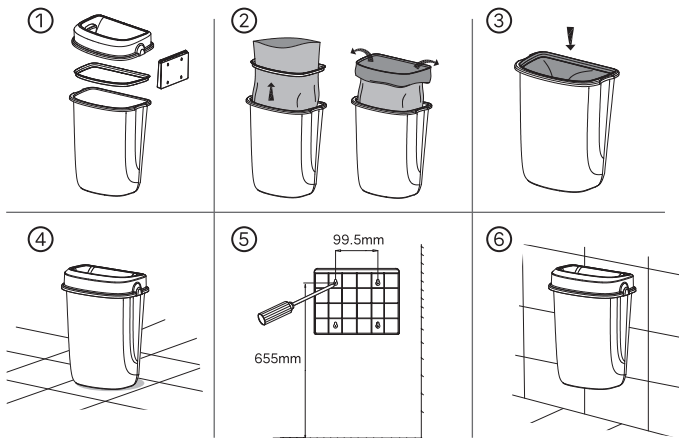

SPECIFICATION

Product	Trash Can	Weight	2050g
Model	PL-151040	Material	PP
Size	414X280X570mm	Capacity	32L

WALL MOUNTING OPTION

1. Take out the trash can and accessories
2. Coat garbage bags from inside out
3. Install and fix properly
4. Ready for floor standing use
5. Mark the mounting position and mount the plate onto the wall
6. Install the trash can onto the mounting plate

ATTENTION

Do not approach it near any fire source.

Do not place under the sun to avoid deformation.

Prohibit contact with corrosive chemicals to avoid damage to the product.